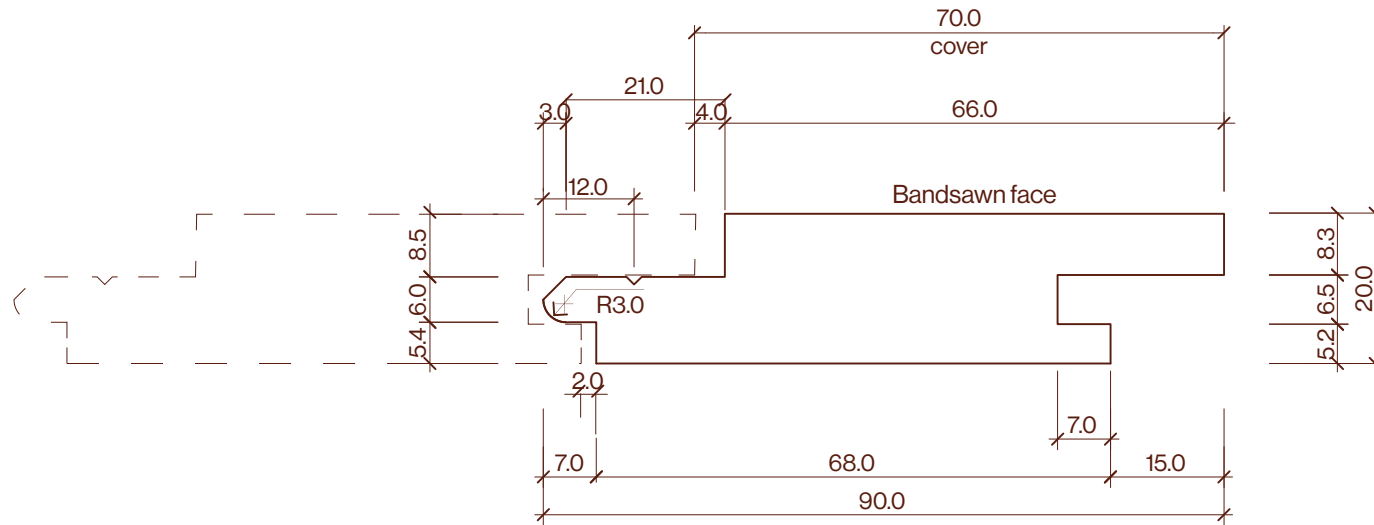

**WB12 90x20mm**  
Profile Drawing

Category	Profile name	Size	Scale
Cladding	WB12	90x20mm	1:1

**P** +64 9 249 0100  
**E** info@abodo.co.nz  
**W** abodo.co.nz