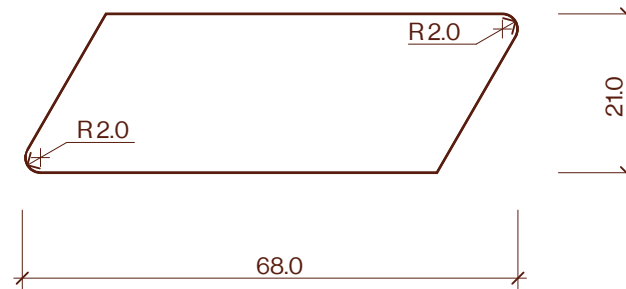

# RHB 68x21mm Profile Drawing

Category	Profile name	Size	Scale
Cladding	RHB	68x21mm	1:1

**P** +64 9 249 0100  
**E** info@abodo.co.nz  
**W** abodo.co.nz