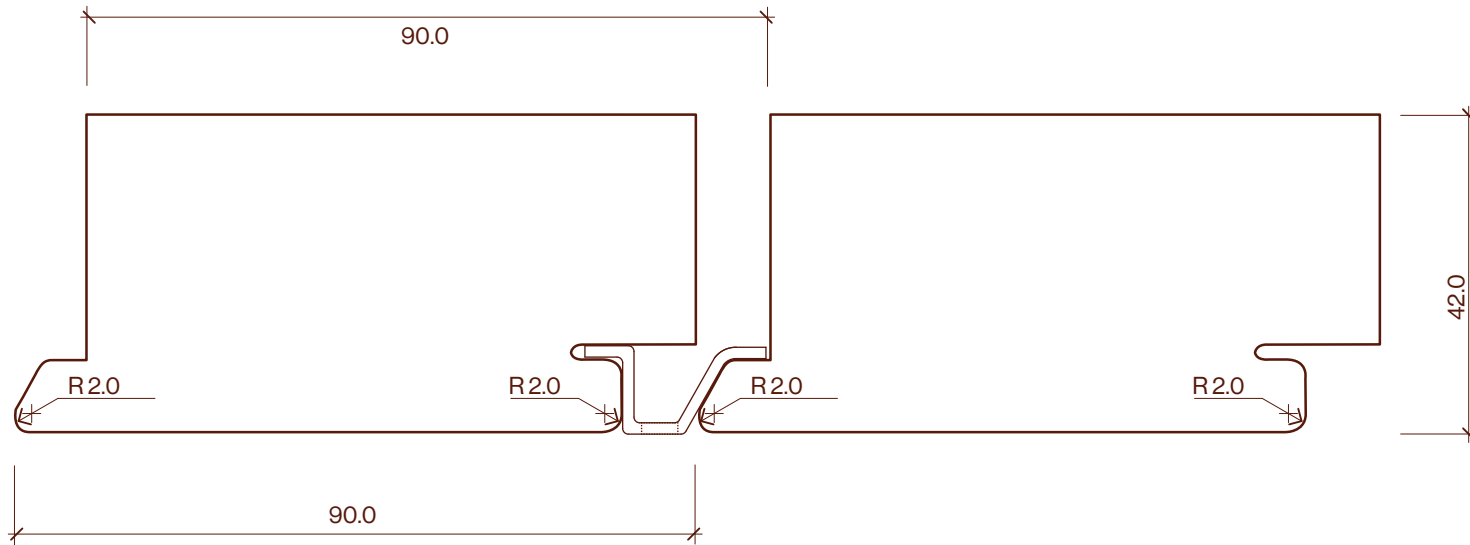

Batten Clip 90x42mm

Profile Drawing

Category	Profile name	Size	Scale
Screening	Batten Clip	90x42mm	1:1

P +64 9 249 0100
E info@abodo.co.nz
W abodo.co.nz