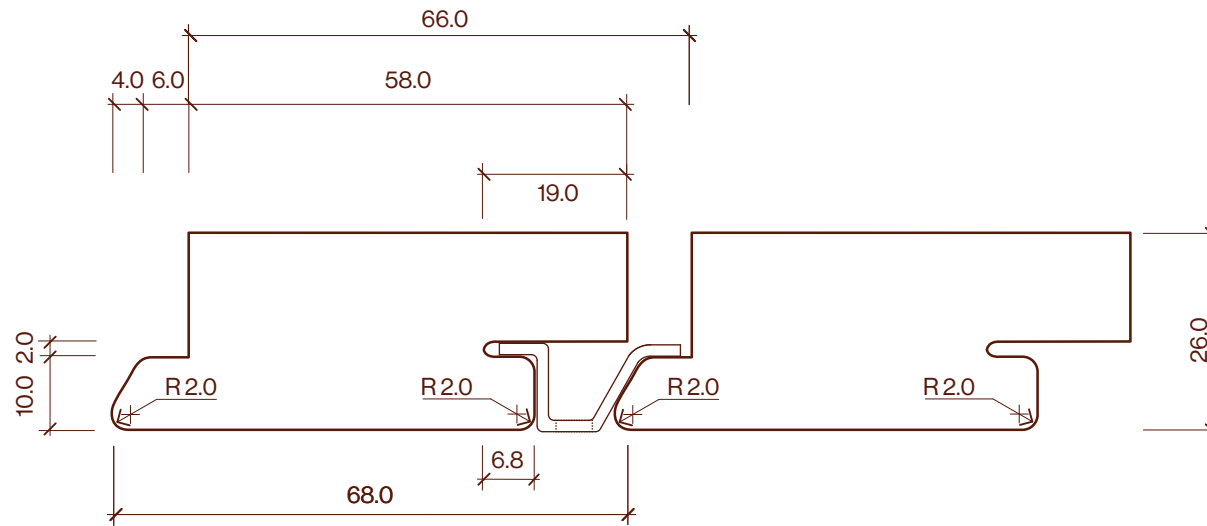

Batten Clip 68x26mm
Profile Drawing

| Category | Profile name | Size | Scale |
|-----------|--------------|---------|-------|
| Screening | Batten Clip | 68x26mm | 1:1 |

P +64 9 249 0100
E info@abodo.co.nz
W abodo.co.nz