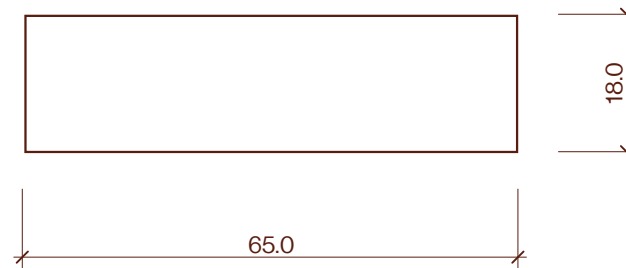

BAND4S 65x18mm Profile Drawing

Category	Profile name	Size	Scale
Screening	BAND4S	65x18mm	1:1

Additional sizes not pictured:
65x25mm, 65x32mm, 65x42mm

P +64 9 249 0100
E info@abodo.co.nz
W abodo.co.nz