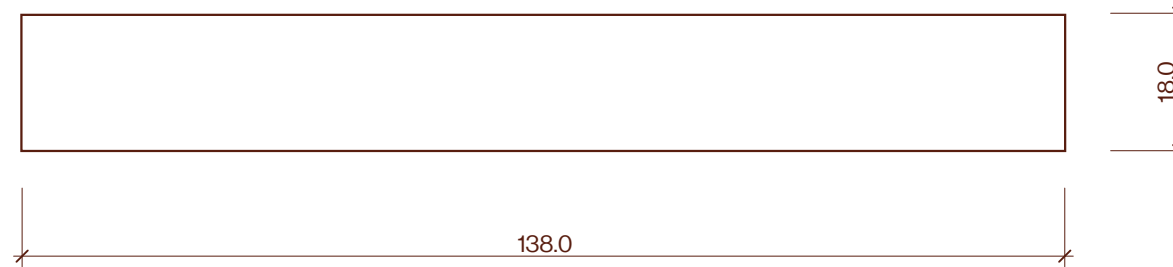

BAND4S 138x18mm Profile Drawing

Category	Profile name	Size	Scale
Screening	BAND4S	138x18mm	1:1

Additional sizes not pictured:
138x25mm, 138x32mm, 138x42mm, 138x65mm, 138x88mm

P +64 9 249 0100
E info@abodo.co.nz
W abodo.co.nz