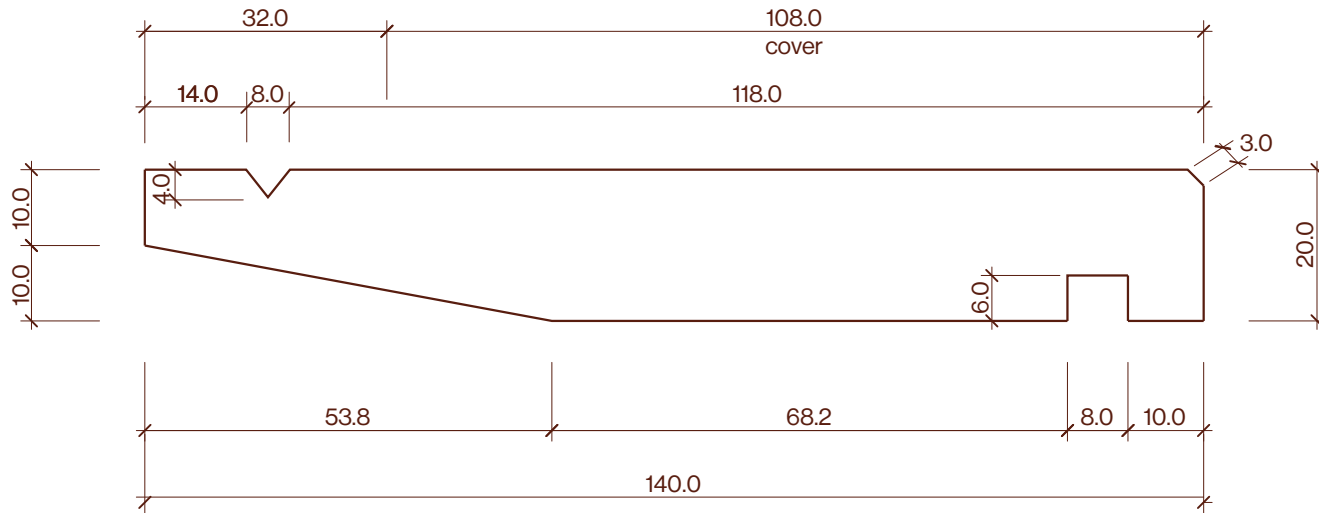

# AW61S 140x20mm Profile Drawing

Category	Profile name	Size	Scale
Cladding	AW61S	140x20mm	1:1

**P** +64 9 249 0100  
**E** info@abodo.co.nz  
**W** abodo.co.nz