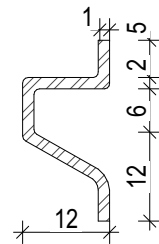

ABODO Batten Clip - Vertical Screening

BC 68x26mm

BC 90x26mm

BC 90x42mm

ABODO Rhombus Clip

AW47 Corner Moulding

<p>© Abodo Wood Ltd. 2020 info@abodo.co.nz T +64 (9) 249 0100</p>	<p>SHEET TITLE COMPONENTS 68 & 90mm</p>		
<p>Abodo Wood Ltd. 62 Ascot Road, Mangere, Auckland 2022, New Zealand</p>	<p>PROFILE ABODO Batten Clip - Vertical Screening</p>	<p>SCALE: - @ A4 PRINT DATE: 01/04/2020</p>	<p>SHEET NUMBER REVISION BC.4</p>

ABODO Batten Clip - Vertical Screening

BC 42x26

BC 42x60

BC 42x90

AW47 Corner Moulding

ABODO Rhombus Clip

<p>© Abodo Wood Ltd. 2020 info@abodo.co.nz T +64 (9) 249 0100</p>	<p>SHEET TITLE COMPONENTS 42mm</p>		
<p>Abodo Wood Ltd. 62 Ascot Road, Mangere, Auckland 2022, New Zealand</p>	<p>PROFILE ABODO Batten Clip - Vertical Screening</p>	<p>SCALE: - @ A4 PRINT DATE: 01/04/2020</p>	<p>SHEET NUMBER REVISION BC.5</p>