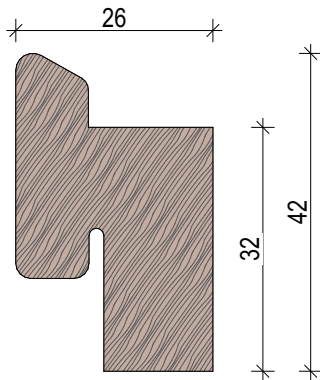

ABODO Batten Clip - Vertical Screening

1

INTERNAL CORNER VERTICAL

1:2

<p>© Abodo Wood Ltd. 2020 info@abodo.co.nz T +64 (9) 249 0100</p>	<p>SHEET TITLE</p>	<p>Vertical Internal Corner</p>	
<p>Abodo Wood Ltd. 62 Ascot Road, Mangere, Auckland 2022, New Zealand</p>	<p>PROFILE</p> <p>ABODO Batten Clip - Vertical Screening</p>	<p>SCALE: - @ A4</p> <p>PRINT DATE: 01/04/2020</p>	<p>SHEET NUMBER REVISION</p> <p>BC.3</p>

ABODO Batten Clip - Vertical Screening

BC 68x26mm

BC 90x26mm

BC 90x42mm

ABODO Rhombus Clip

AW47 Corner Moulding

<p>© Abodo Wood Ltd. 2020 info@abodo.co.nz T +64 (9) 249 0100</p>	<p>SHEET TITLE COMPONENTS 68 & 90mm</p>		
<p>Abodo Wood Ltd. 62 Ascot Road, Mangere, Auckland 2022, New Zealand</p>	<p>PROFILE ABODO Batten Clip - Vertical Screening</p>	<p>SCALE: - @ A4 PRINT DATE: 01/04/2020</p>	<p>SHEET NUMBER REVISION BC.4</p>

ABODO Batten Clip - Vertical Screening

BC 42x26

BC 42x60

BC 42x90

AW47 Corner Moulding

ABODO Rhombus Clip

<p>© Abodo Wood Ltd. 2020 info@abodo.co.nz T +64 (9) 249 0100</p>	<p>SHEET TITLE COMPONENTS 42mm</p>		
<p>Abodo Wood Ltd. 62 Ascot Road, Mangere, Auckland 2022, New Zealand</p>	<p>PROFILE ABODO Batten Clip - Vertical Screening</p>	<p>SCALE: - @ A4 PRINT DATE: 01/04/2020</p>	<p>SHEET NUMBER REVISION BC.5</p>