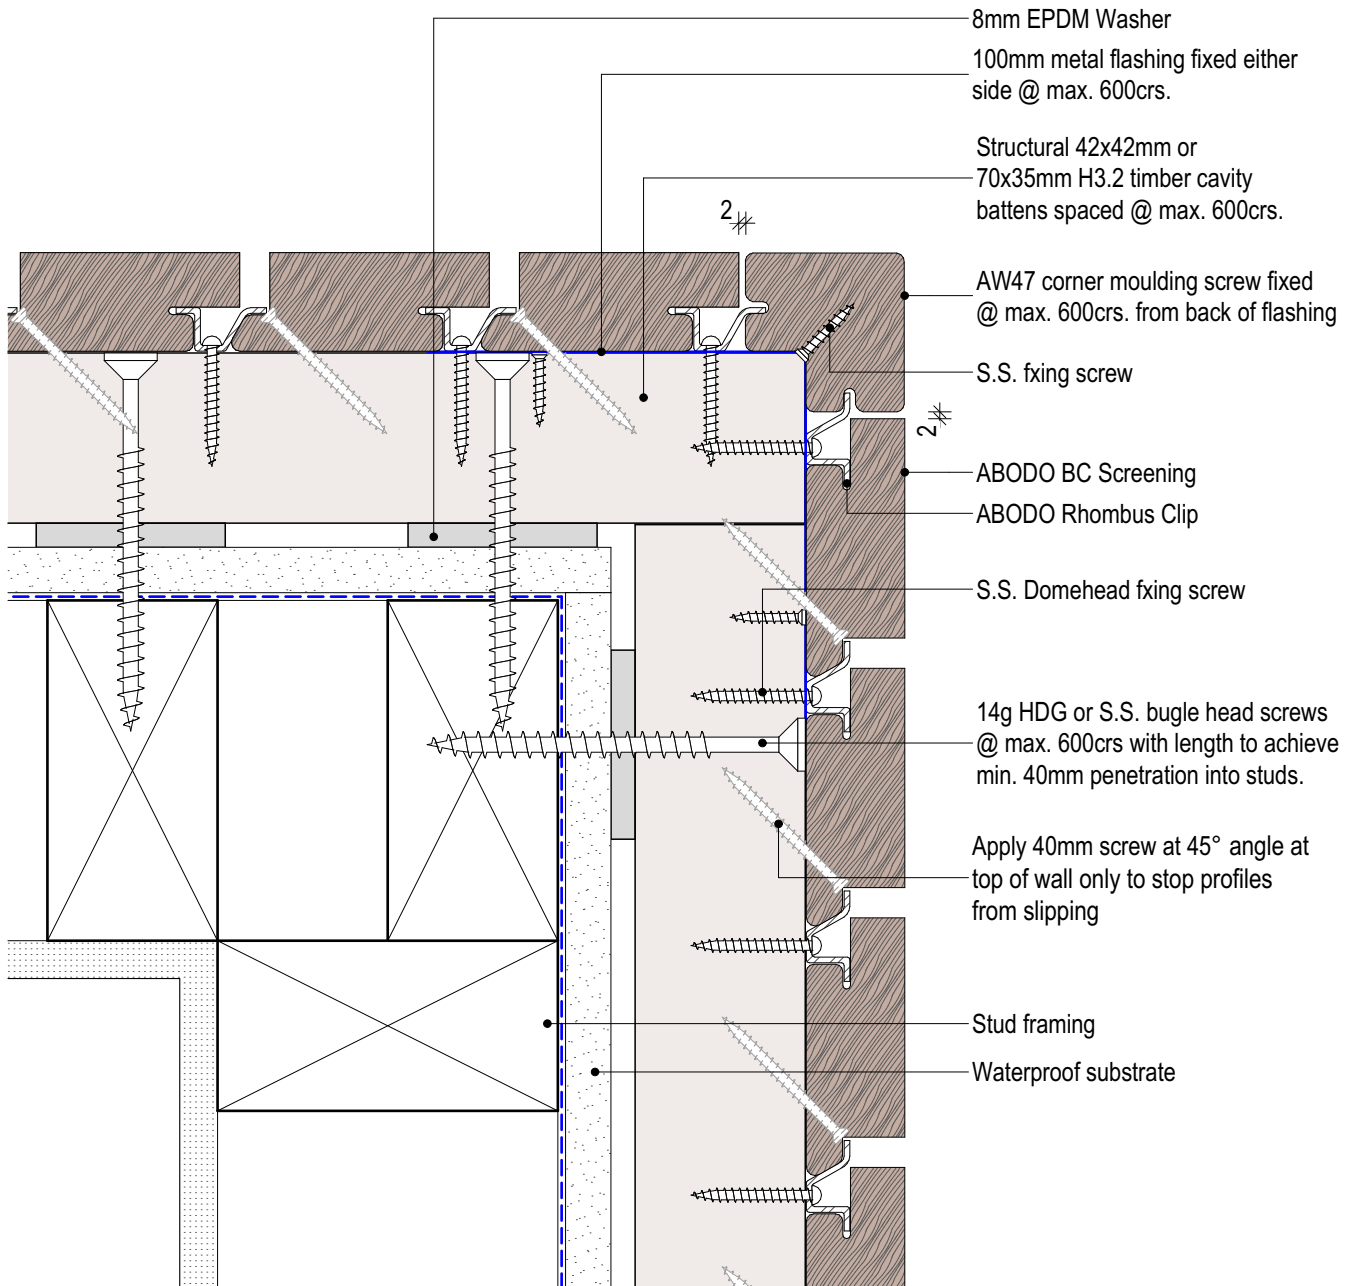

ABODO Batten Clip - Vertical Screening

Sheet Index	
Sheet No:	Revision: Sheet Name:
BC.1	Batten Clip System
BC.2	Verical External Corner
BC.3	Vertical Internal Corner
BC.4	COMPONENTS 68 & 90mm
BC.5	COMPONENTS 42mm

ABODO Batten Clip - Vertical Screening

1

RHBC FIXING DETAIL

1:1

<p>© Abodo Wood Ltd. 2020 info@abodo.co.nz T +64 (9) 249 0100</p>	<p>SHEET TITLE Batten Clip System</p>		
<p>Abodo Wood Ltd. 62 Ascot Road, Mangere, Auckland 2022, New Zealand</p>	<p>PROFILE ABODO Batten Clip - Vertical Screening</p>	<p>SCALE: - @ A4 PRINT DATE: 01/04/2020</p>	<p>SHEET NUMBER REVISION BC.1</p>

ABODO Batten Clip - Vertical Screening

1

EXTERNAL CORNER VERTICAL

1:2

<p>© Abodo Wood Ltd. 2020</p> <p>info@abodo.co.nz</p> <p>T +64 (9) 249 0100</p>	<p>SHEET TITLE</p> <p style="text-align: center;">Verical External Corner</p>		
<p>Abodo Wood Ltd.</p> <p>62 Ascot Road, Mangere,</p> <p>Auckland 2022, New Zealand</p>	<p>PROFILE</p> <p>ABODO Batten Clip - Vertical Screening</p>	<p>SCALE: - @ A4</p> <p>PRINT DATE: 01/04/2020</p>	<p>SHEET NUMBER</p> <p style="font-size: 24pt; font-weight: bold;">BC.2</p> <p>REVISION</p>

ABODO Batten Clip - Vertical Screening

1

INTERNAL CORNER VERTICAL

1:2

<p>© Abodo Wood Ltd. 2020 info@abodo.co.nz T +64 (9) 249 0100</p>	<p>SHEET TITLE</p>	<p>Vertical Internal Corner</p>	
<p>Abodo Wood Ltd. 62 Ascot Road, Mangere, Auckland 2022, New Zealand</p>	<p>PROFILE</p> <p>ABODO Batten Clip - Vertical Screening</p>	<p>SCALE: - @ A4</p> <p>PRINT DATE: 01/04/2020</p>	<p>SHEET NUMBER REVISION</p> <p>BC.3</p>