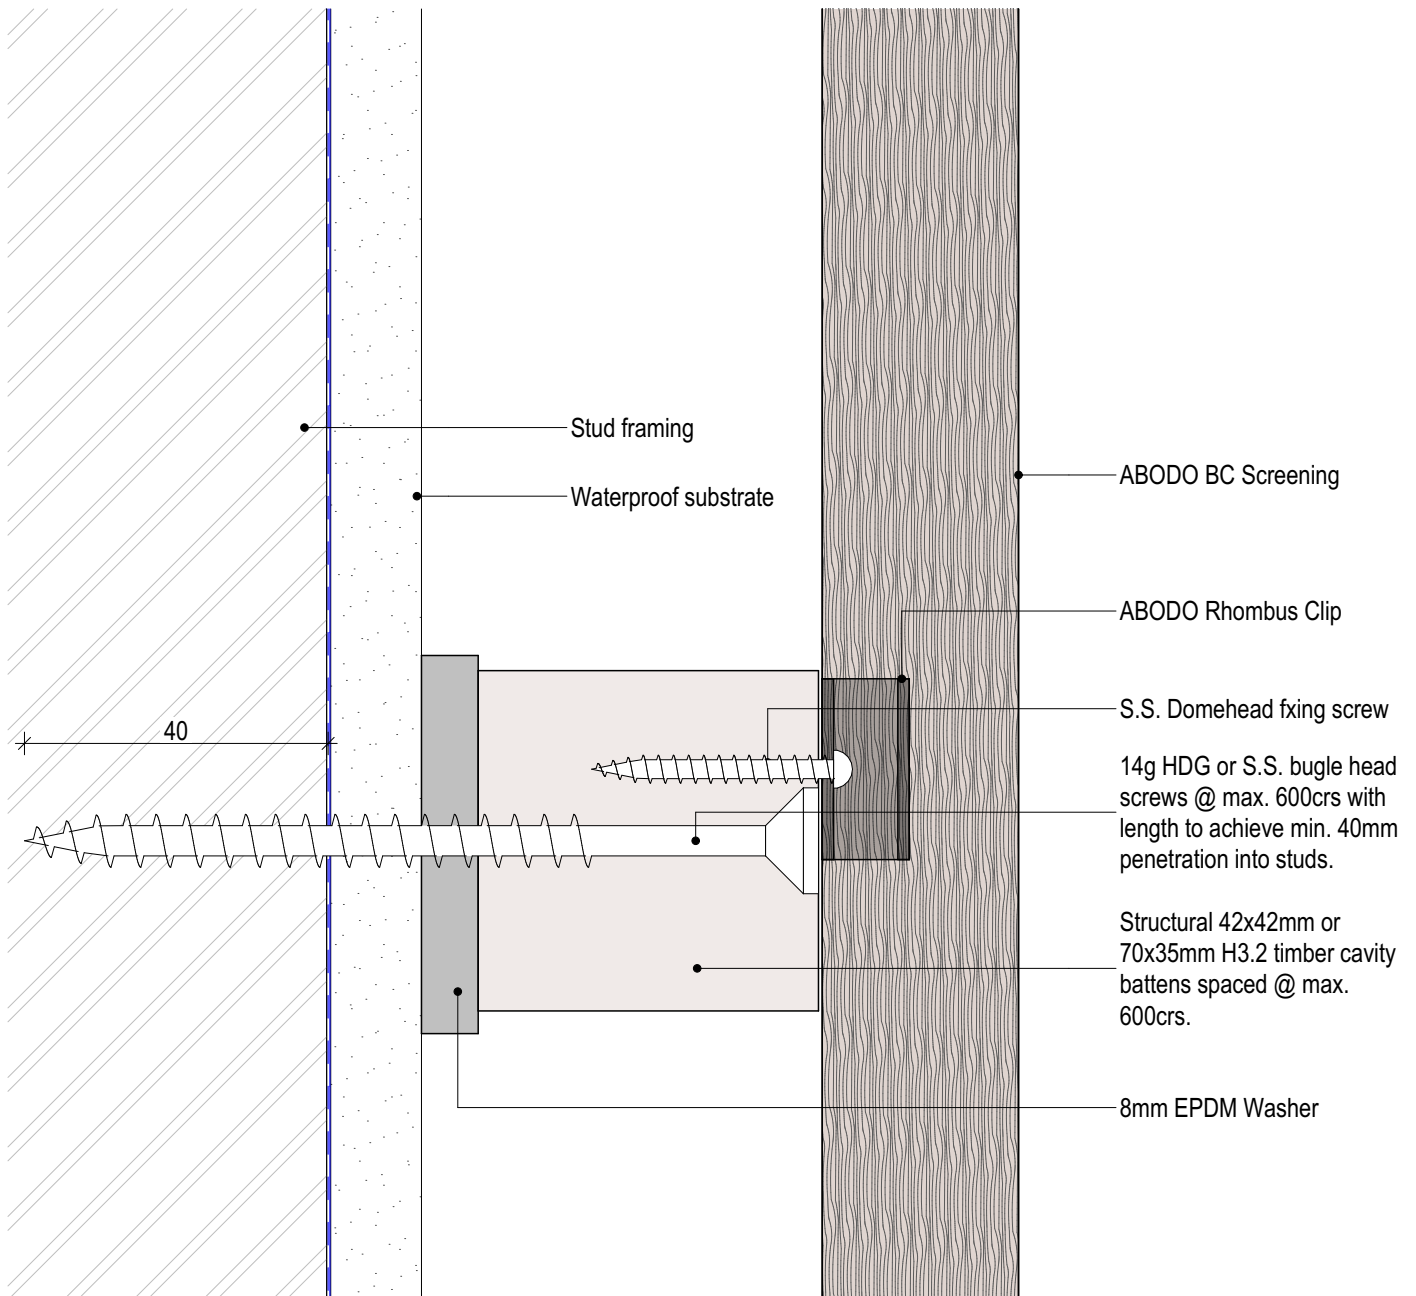

ABODO Batten Clip - Vertical Screening

1

RHBC FIXING DETAIL

1:1

© Abodo Wood Ltd. 2020 info@abodo.co.nz T +64 (9) 249 0100	SHEET TITLE Batten Clip System		
Abodo Wood Ltd. 62 Ascot Road, Mangere, Auckland 2022, New Zealand	PROFILE ABODO Batten Clip - Vertical Screening	SCALE: - @ A4 PRINT DATE: 01/04/2020	SHEET NUMBER REVISION BC.1