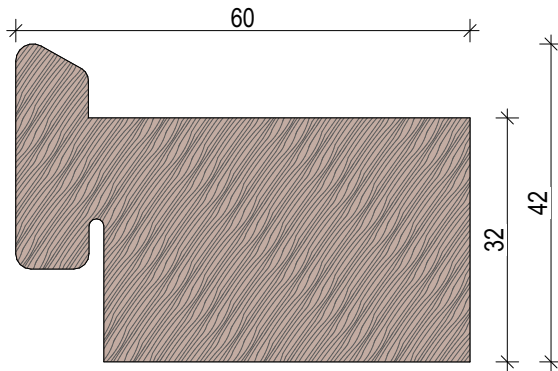

BC 42x26

BC 42x60