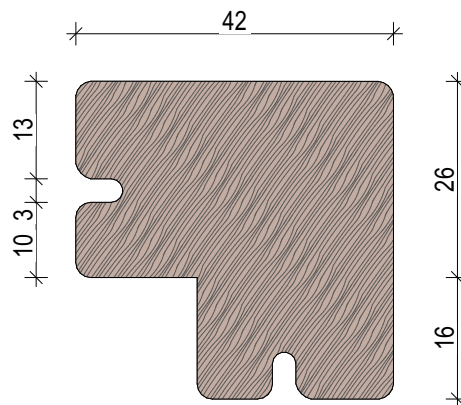

ABODO Batten Clip - Vertical Screening

1

INTERNAL CORNER VERTICAL

1:2

<p>© Abodo Wood Ltd. 2020 info@abodo.co.nz T +64 (9) 249 0100</p>	<p>SHEET TITLE</p>	<p>Vertical Internal Corner</p>	
<p>Abodo Wood Ltd. 62 Ascot Road, Mangere, Auckland 2022, New Zealand</p>	<p>PROFILE</p> <p>ABODO Batten Clip - Vertical Screening</p>	<p>SCALE: - @ A4</p> <p>PRINT DATE: 01/04/2020</p>	<p>SHEET NUMBER REVISION</p> <p>BC.3</p>

ABODO Batten Clip - Vertical Screening

BC 68x26mm

BC 90x26mm

BC 90x42mm

ABODO Rhombus Clip

AW47 Corner Moulding

<p>© Abodo Wood Ltd. 2020 info@abodo.co.nz T +64 (9) 249 0100</p>	<p>SHEET TITLE COMPONENTS 68 & 90mm</p>		
<p>Abodo Wood Ltd. 62 Ascot Road, Mangere, Auckland 2022, New Zealand</p>	<p>PROFILE ABODO Batten Clip - Vertical Screening</p>	<p>SCALE: - @ A4 PRINT DATE: 01/04/2020</p>	<p>SHEET NUMBER REVISION BC.4</p>

ABODO Batten Clip - Vertical Screening

BC 42x26

BC 42x60

BC 42x90

AW47 Corner Moulding

ABODO Rhombus Clip

<p>© Abodo Wood Ltd. 2020 info@abodo.co.nz T +64 (9) 249 0100</p>	<p>SHEET TITLE COMPONENTS 42mm</p>		
<p>Abodo Wood Ltd. 62 Ascot Road, Mangere, Auckland 2022, New Zealand</p>	<p>PROFILE ABODO Batten Clip - Vertical Screening</p>	<p>SCALE: - @ A4 PRINT DATE: 01/04/2020</p>	<p>SHEET NUMBER REVISION BC.5</p>