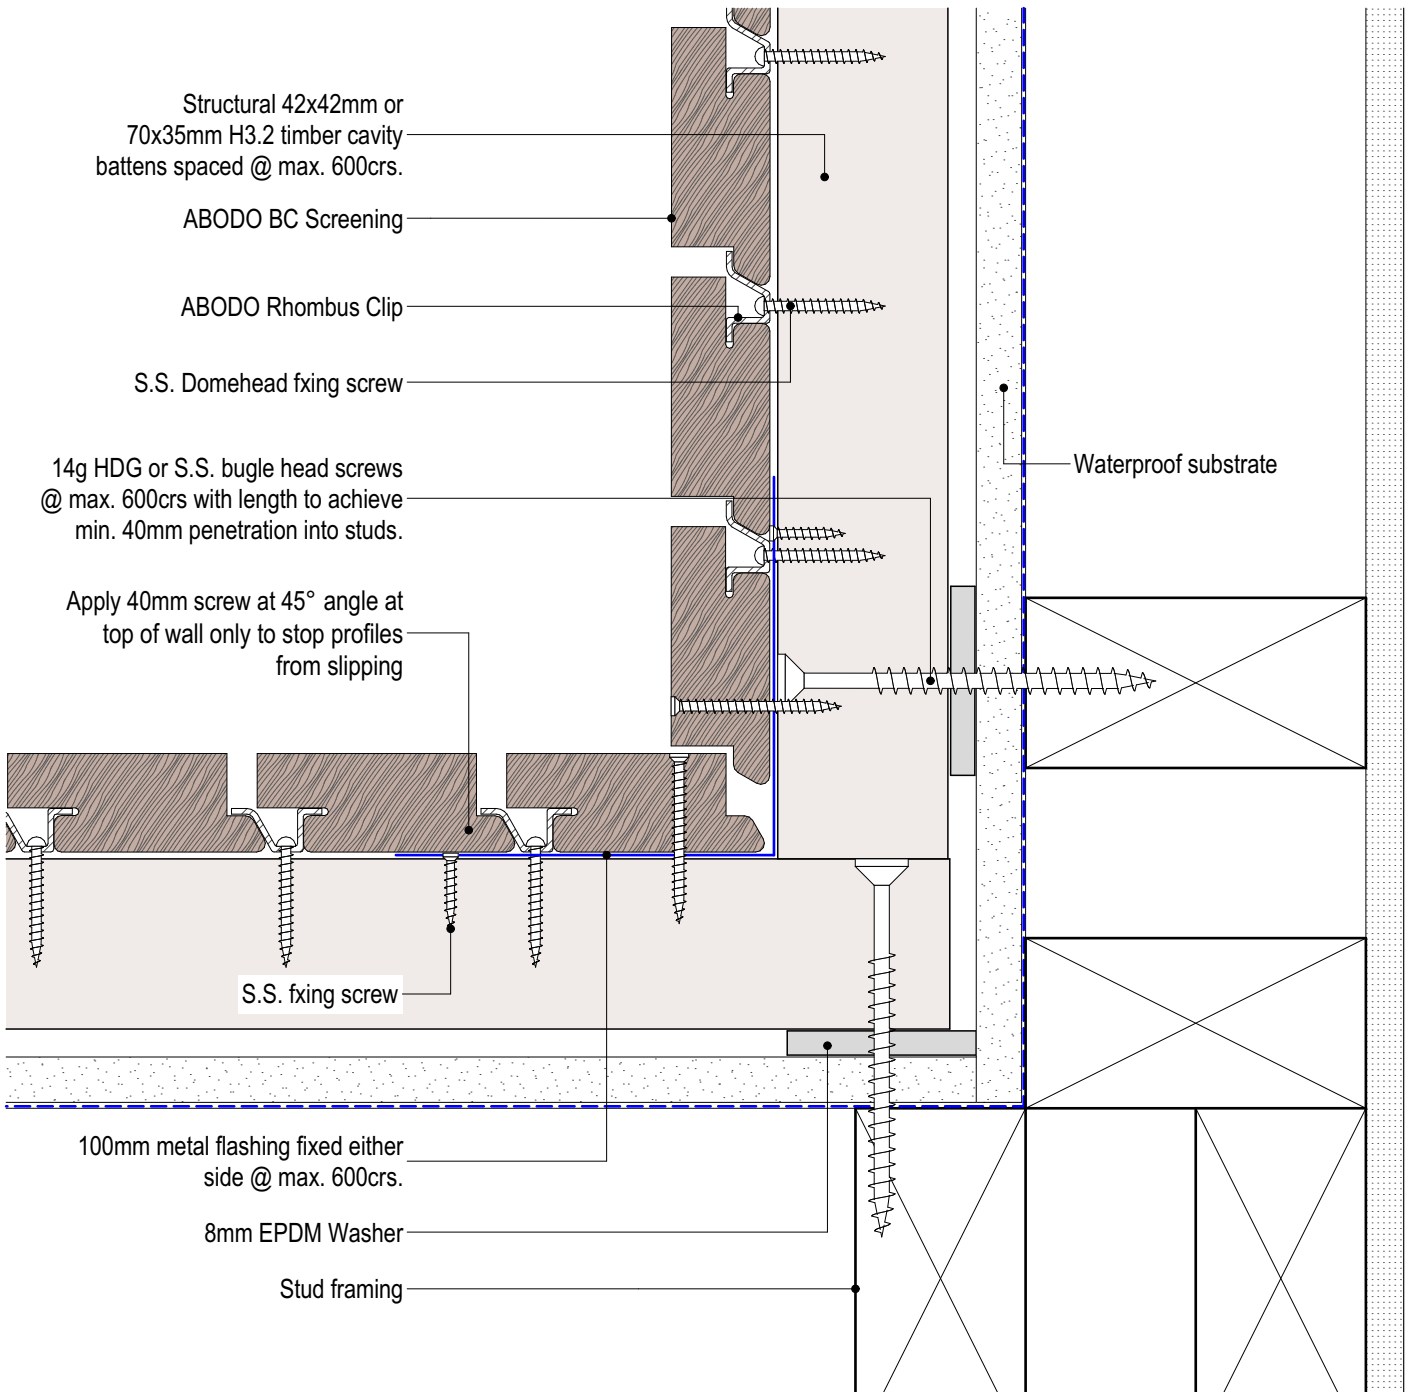

ABODO Batten Clip - Vertical Screening

Sheet Index	
Sheet No:	Revision: Sheet Name:
BC.1	Batten Clip System
BC.2	Verical External Corner
BC.3	Vertical Internal Corner
BC.4	COMPONENTS 68 & 90mm
BC.5	COMPONENTS 42mm

ABODO Batten Clip - Vertical Screening

1

EXTERNAL CORNER VERTICAL

1:2

<p>© Abodo Wood Ltd. 2020</p> <p>info@abodo.co.nz</p> <p>T +64 (9) 249 0100</p>	<p>SHEET TITLE</p> <p style="text-align: center;">Verical External Corner</p>		
<p>Abodo Wood Ltd.</p> <p>62 Ascot Road, Mangere,</p> <p>Auckland 2022, New Zealand</p>	<p>PROFILE</p> <p>ABODO Batten Clip - Vertical Screening</p>	<p>SCALE: - @ A4</p> <p>PRINT DATE: 01/04/2020</p>	<p>SHEET NUMBER</p> <p style="font-size: 24pt; font-weight: bold;">BC.2</p> <p>REVISION</p>

ABODO Batten Clip - Vertical Screening

1

INTERNAL CORNER VERTICAL

1:2

<p>© Abodo Wood Ltd. 2020 info@abodo.co.nz T +64 (9) 249 0100</p>	<p>SHEET TITLE</p>	<p>Vertical Internal Corner</p>	
<p>Abodo Wood Ltd. 62 Ascot Road, Mangere, Auckland 2022, New Zealand</p>	<p>PROFILE</p> <p>ABODO Batten Clip - Vertical Screening</p>	<p>SCALE: - @ A4</p> <p>PRINT DATE: 01/04/2020</p>	<p>SHEET NUMBER REVISION</p> <p>BC.3</p>

ABODO Batten Clip - Vertical Screening

BC 68x26mm

BC 90x26mm

BC 90x42mm

ABODO Rhombus Clip

AW47 Corner Moulding

<p>© Abodo Wood Ltd. 2020 info@abodo.co.nz T +64 (9) 249 0100</p>	<p>SHEET TITLE COMPONENTS 68 & 90mm</p>		
<p>Abodo Wood Ltd. 62 Ascot Road, Mangere, Auckland 2022, New Zealand</p>	<p>PROFILE ABODO Batten Clip - Vertical Screening</p>	<p>SCALE: - @ A4 PRINT DATE: 01/04/2020</p>	<p>SHEET NUMBER REVISION BC.4</p>