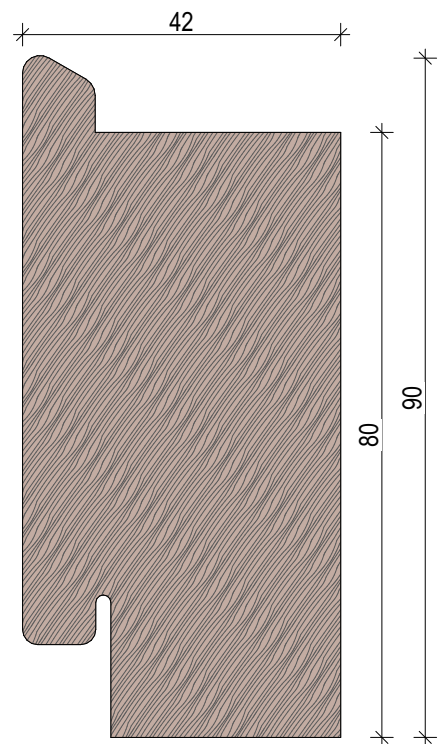

ABODO Batten Clip - Vertical Screening

1

INTERNAL CORNER VERTICAL

1:2

<p>© Abodo Wood Ltd. 2020 info@abodo.co.nz T +64 (9) 249 0100</p>	<p>SHEET TITLE</p>	<p>Vertical Internal Corner</p>	
<p>Abodo Wood Ltd. 62 Ascot Road, Mangere, Auckland 2022, New Zealand</p>	<p>PROFILE</p> <p>ABODO Batten Clip - Vertical Screening</p>	<p>SCALE: - @ A4</p> <p>PRINT DATE: 01/04/2020</p>	<p>SHEET NUMBER REVISION</p> <p>BC.3</p>

ABODO Batten Clip - Vertical Screening

BC 68x26mm

BC 90x26mm

BC 90x42mm

ABODO Rhombus Clip

AW47 Corner Moulding

<p>© Abodo Wood Ltd. 2020 info@abodo.co.nz T +64 (9) 249 0100</p>	<p>SHEET TITLE COMPONENTS 68 & 90mm</p>		
<p>Abodo Wood Ltd. 62 Ascot Road, Mangere, Auckland 2022, New Zealand</p>	<p>PROFILE ABODO Batten Clip - Vertical Screening</p>	<p>SCALE: - @ A4 PRINT DATE: 01/04/2020</p>	<p>SHEET NUMBER REVISION BC.4</p>