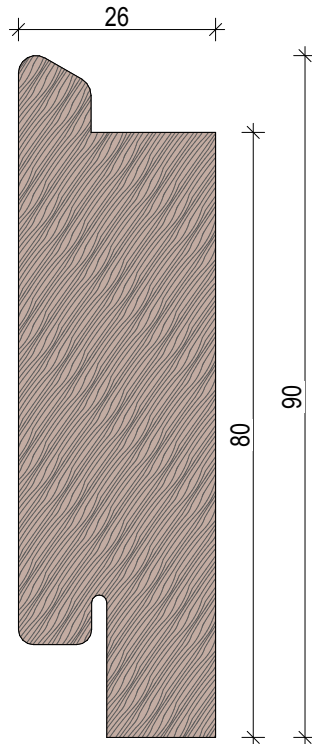

ABODO Batten Clip - Vertical Screening

Sheet Index	
Sheet No:	Revision: Sheet Name:
BC.1	Batten Clip System
BC.2	Verical External Corner
BC.3	Vertical Internal Corner
BC.4	COMPONENTS 68 & 90mm
BC.5	COMPONENTS 42mm

ABODO Batten Clip - Vertical Screening

1

EXTERNAL CORNER VERTICAL

1:2

<p>© Abodo Wood Ltd. 2020</p> <p>info@abodo.co.nz</p> <p>T +64 (9) 249 0100</p>	<p>SHEET TITLE</p> <p style="text-align: center;">Verical External Corner</p>		
<p>Abodo Wood Ltd.</p> <p>62 Ascot Road, Mangere,</p> <p>Auckland 2022, New Zealand</p>	<p>PROFILE</p> <p>ABODO Batten Clip - Vertical Screening</p>	<p>SCALE: - @ A4</p> <p>PRINT DATE: 01/04/2020</p>	<p>SHEET NUMBER</p> <p style="font-size: 24pt; font-weight: bold;">BC.2</p> <p>REVISION</p>

ABODO Batten Clip - Vertical Screening

1

INTERNAL CORNER VERTICAL

1:2

<p>© Abodo Wood Ltd. 2020 info@abodo.co.nz T +64 (9) 249 0100</p>	<p>SHEET TITLE</p>	<p>Vertical Internal Corner</p>	
<p>Abodo Wood Ltd. 62 Ascot Road, Mangere, Auckland 2022, New Zealand</p>	<p>PROFILE</p> <p>ABODO Batten Clip - Vertical Screening</p>	<p>SCALE: - @ A4</p> <p>PRINT DATE: 01/04/2020</p>	<p>SHEET NUMBER REVISION</p> <p>BC.3</p>

ABODO Batten Clip - Vertical Screening

BC 68x26mm

BC 90x26mm

BC 90x42mm

ABODO Rhombus Clip

AW47 Corner Moulding

<p>© Abodo Wood Ltd. 2020 info@abodo.co.nz T +64 (9) 249 0100</p>	<p>SHEET TITLE COMPONENTS 68 & 90mm</p>		
<p>Abodo Wood Ltd. 62 Ascot Road, Mangere, Auckland 2022, New Zealand</p>	<p>PROFILE ABODO Batten Clip - Vertical Screening</p>	<p>SCALE: - @ A4 PRINT DATE: 01/04/2020</p>	<p>SHEET NUMBER REVISION BC.4</p>