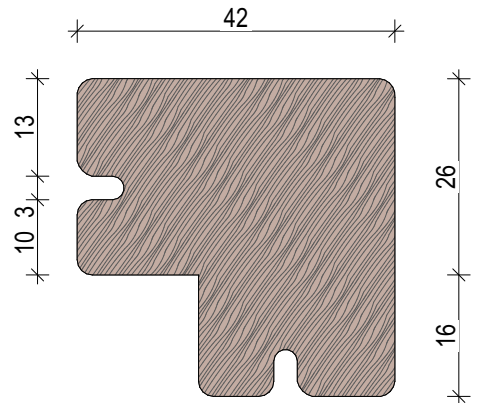

ABODO Batten Clip - Vertical Screening

BC 68x26mm

BC 90x26mm

BC 90x42mm

ABODO Rhombus Clip

AW47 Corner Moulding

<p>© Abodo Wood Ltd. 2020 info@abodo.co.nz T +64 (9) 249 0100</p>	<p>SHEET TITLE COMPONENTS 68 & 90mm</p>		
<p>Abodo Wood Ltd. 62 Ascot Road, Mangere, Auckland 2022, New Zealand</p>	<p>PROFILE ABODO Batten Clip - Vertical Screening</p>	<p>SCALE: - @ A4 PRINT DATE: 01/04/2020</p>	<p>SHEET NUMBER REVISION BC.4</p>

ABODO Batten Clip - Vertical Screening

BC 42x26

BC 42x60

BC 42x90

AW47 Corner Moulding

ABODO Rhombus Clip

<p>© Abodo Wood Ltd. 2020 info@abodo.co.nz T +64 (9) 249 0100</p>	<p>SHEET TITLE COMPONENTS 42mm</p>		
<p>Abodo Wood Ltd. 62 Ascot Road, Mangere, Auckland 2022, New Zealand</p>	<p>PROFILE ABODO Batten Clip - Vertical Screening</p>	<p>SCALE: - @ A4 PRINT DATE: 01/04/2020</p>	<p>SHEET NUMBER REVISION BC.5</p>